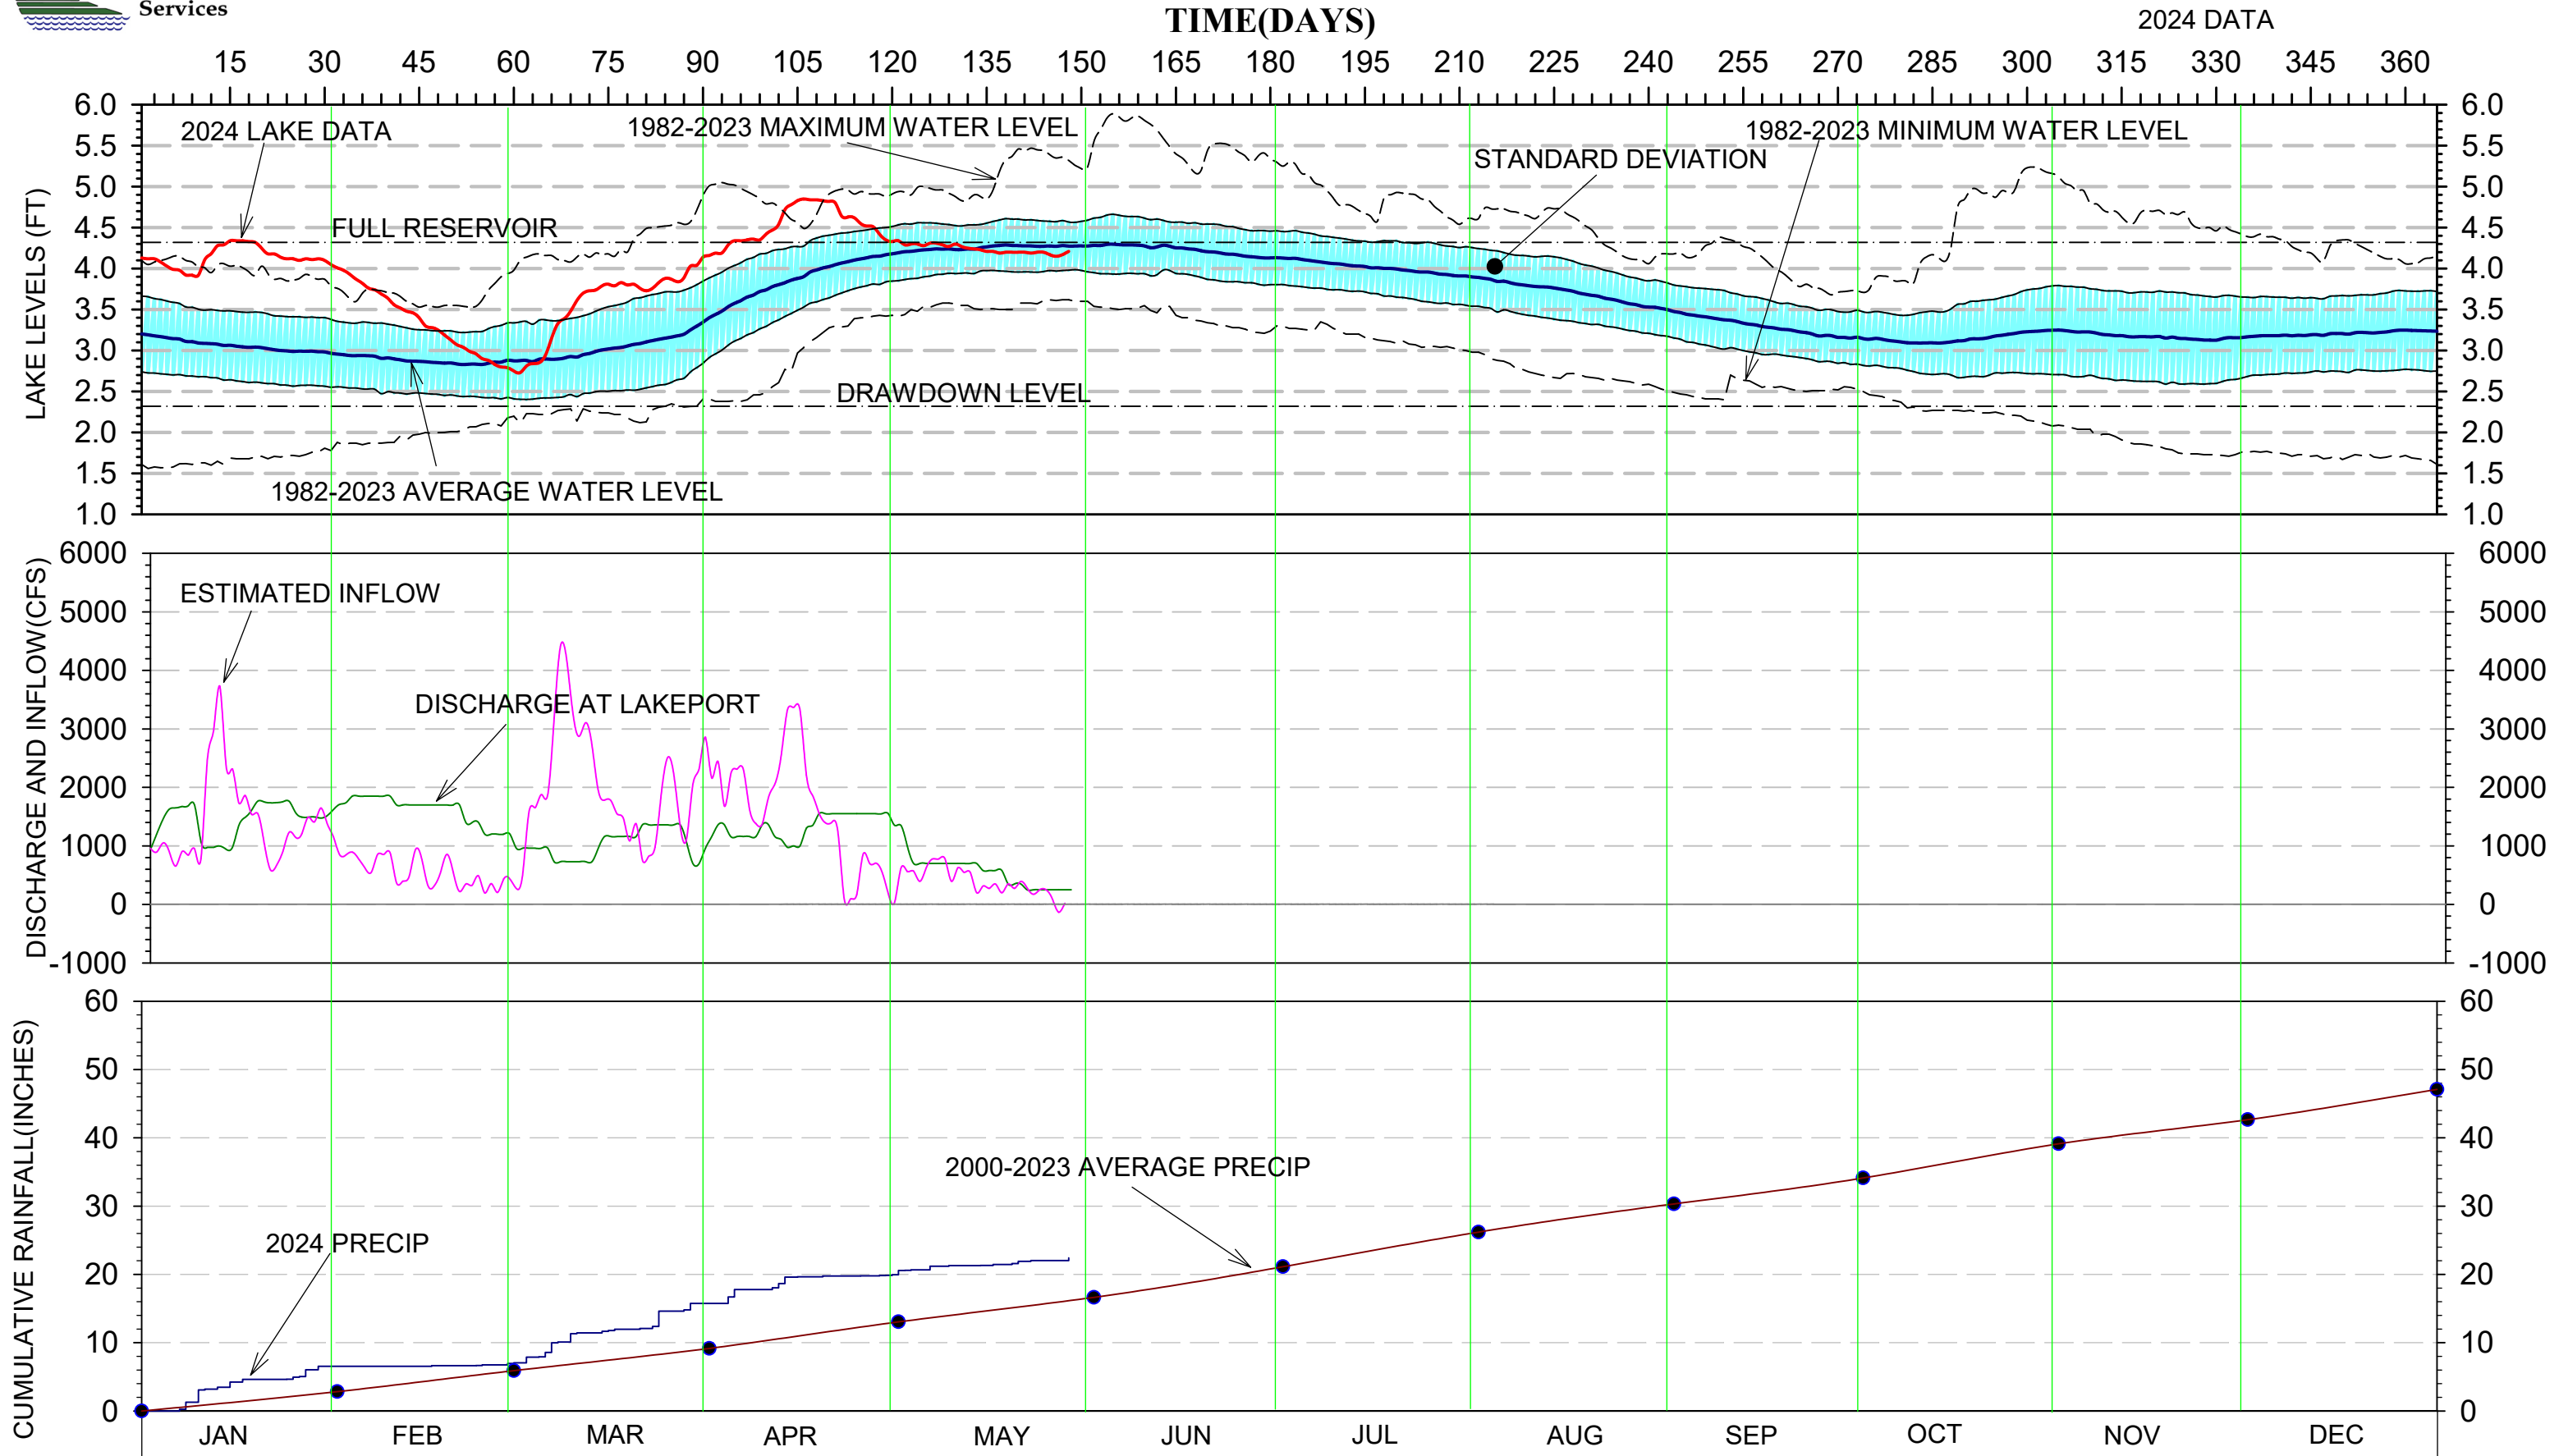

LAKE WINNIPESAUKEE LAKE LEVEL DATA

2024 DATA

PROJECT DEVELOPMENT-JR
WINPRESENTATION.JNB

TIME (MONTHS)

Updated 5/28/2024.

LAKE LEVEL 504.21' FULL LAKE 504.32'