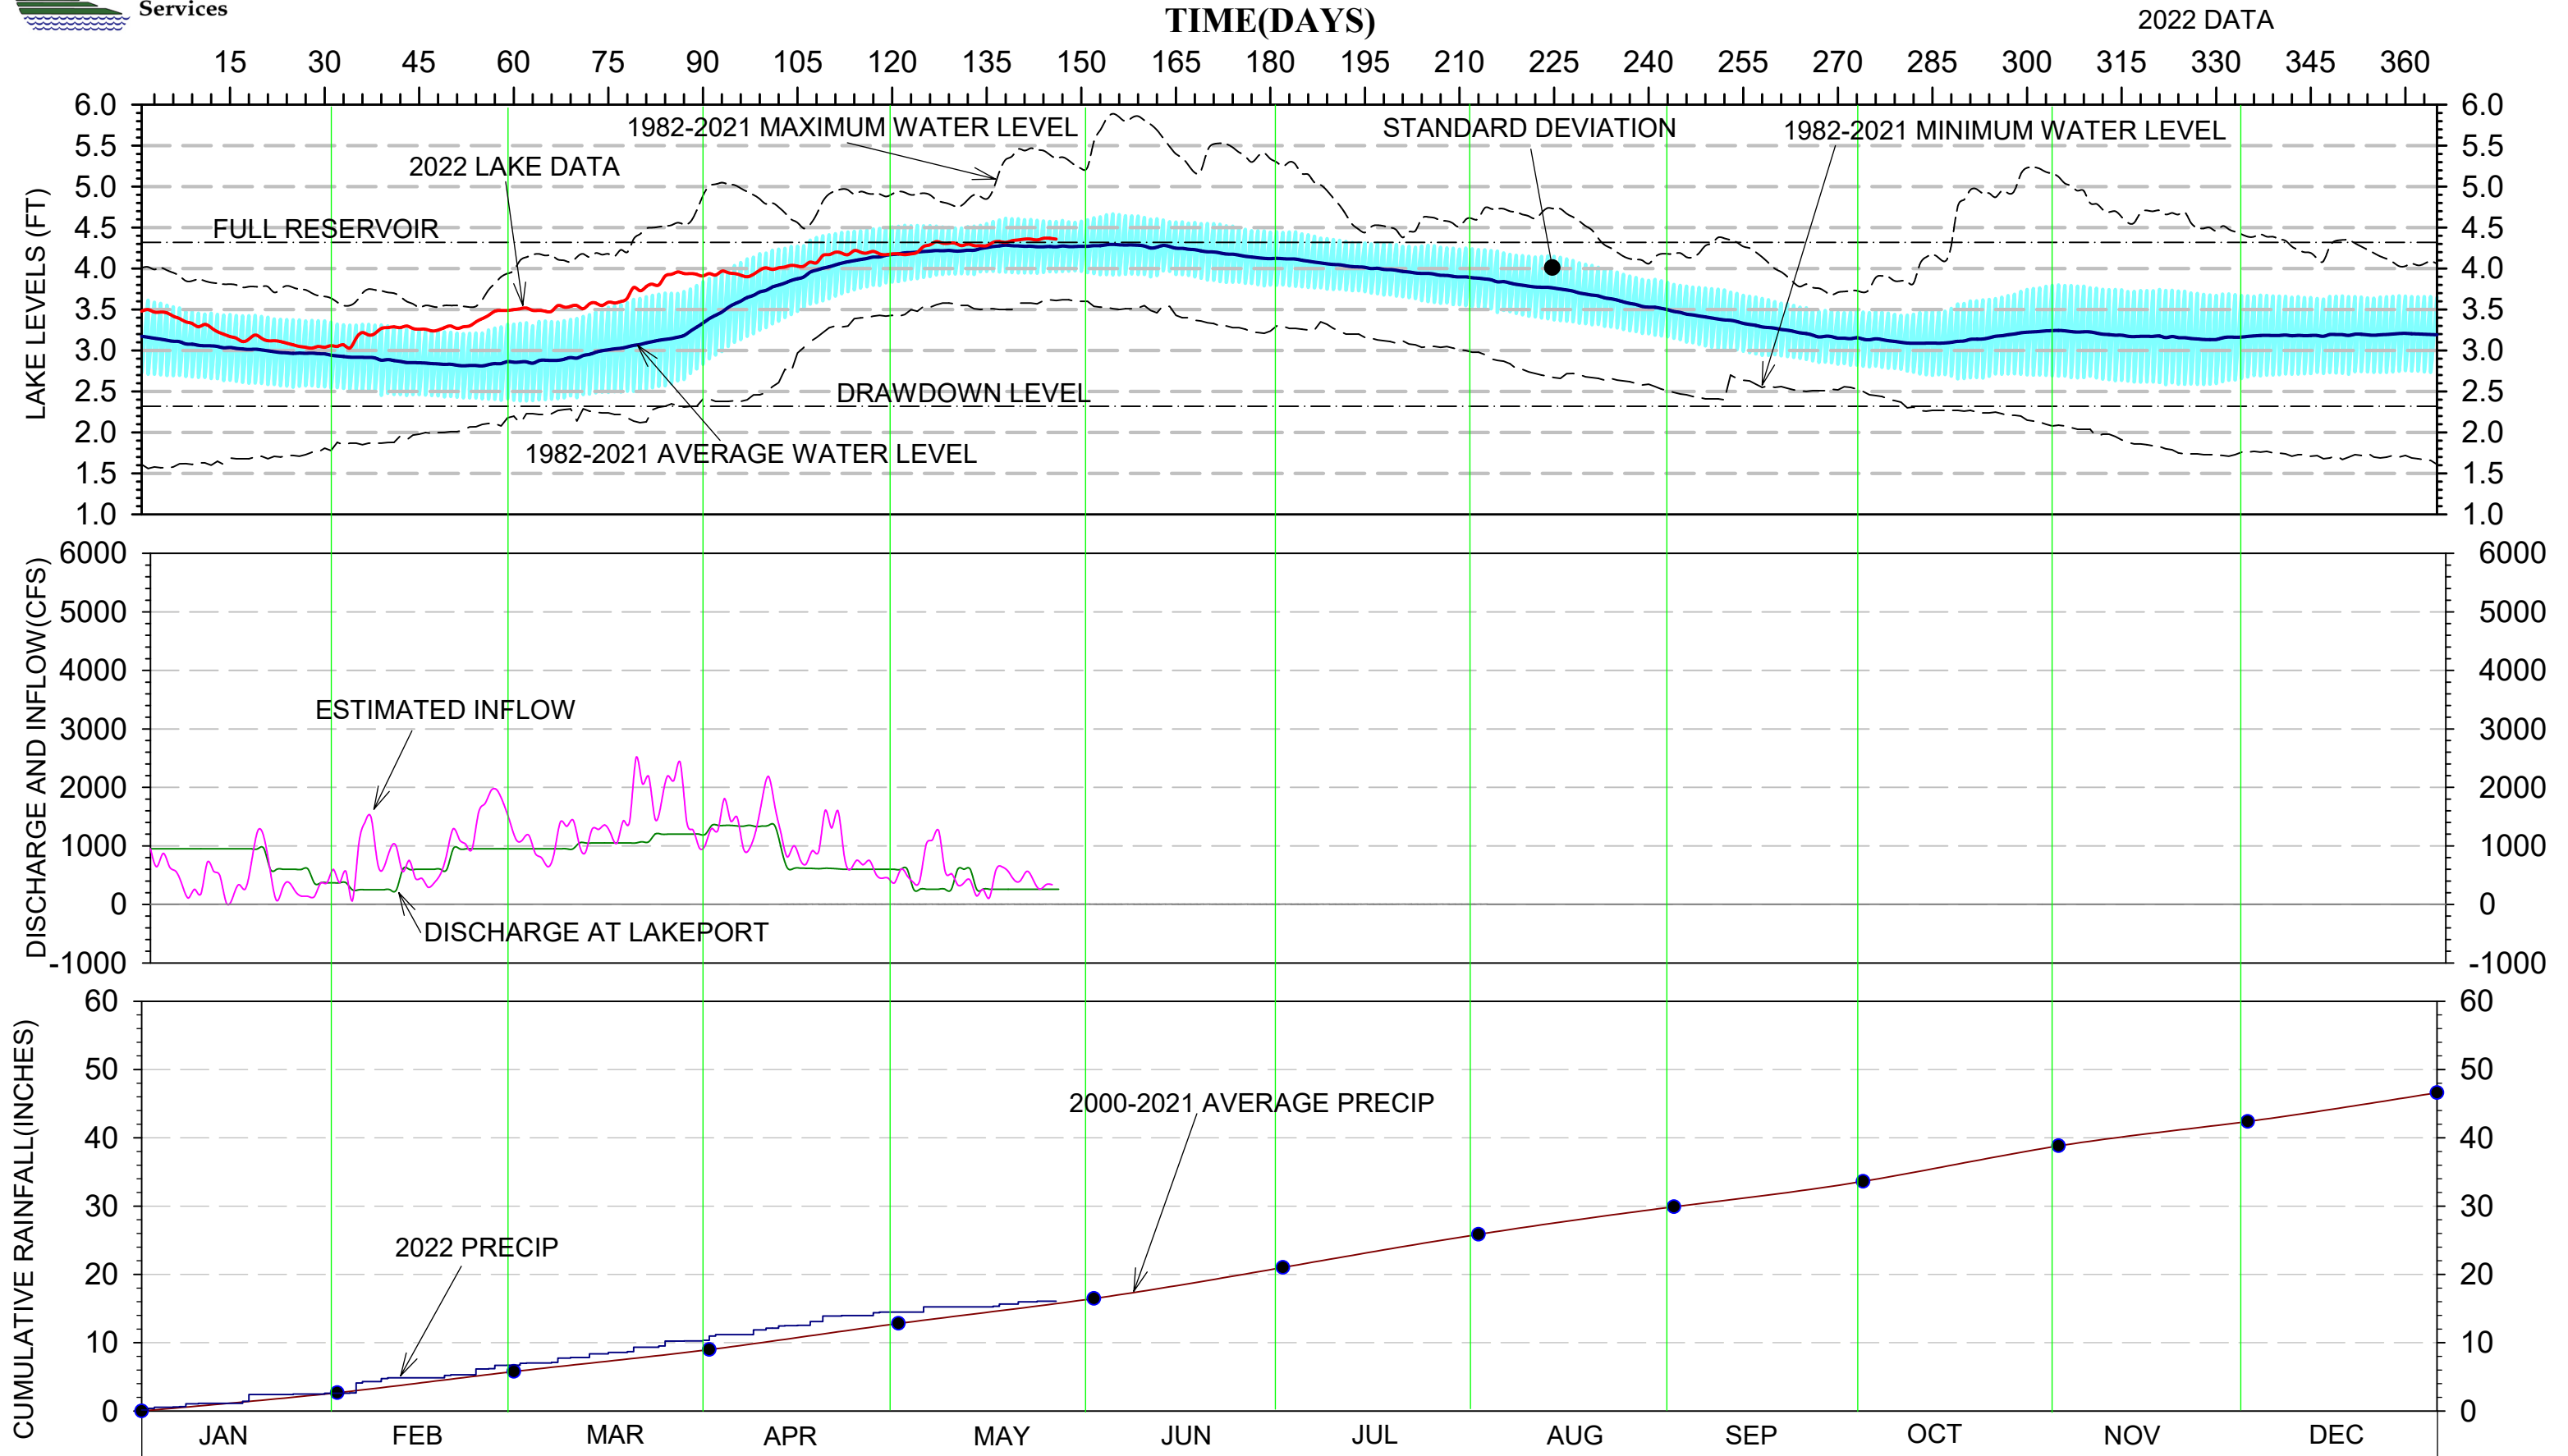

LAKE WINNIPESAUKEE LAKE LEVEL DATA

PROJECT DEVELOPMENT-JR
WINPRESENTATION.JNB

TIME (MONTHS)

Updated 5/26/2022.

LAKE LEVEL 504.36' FULL LAKE 504.32'