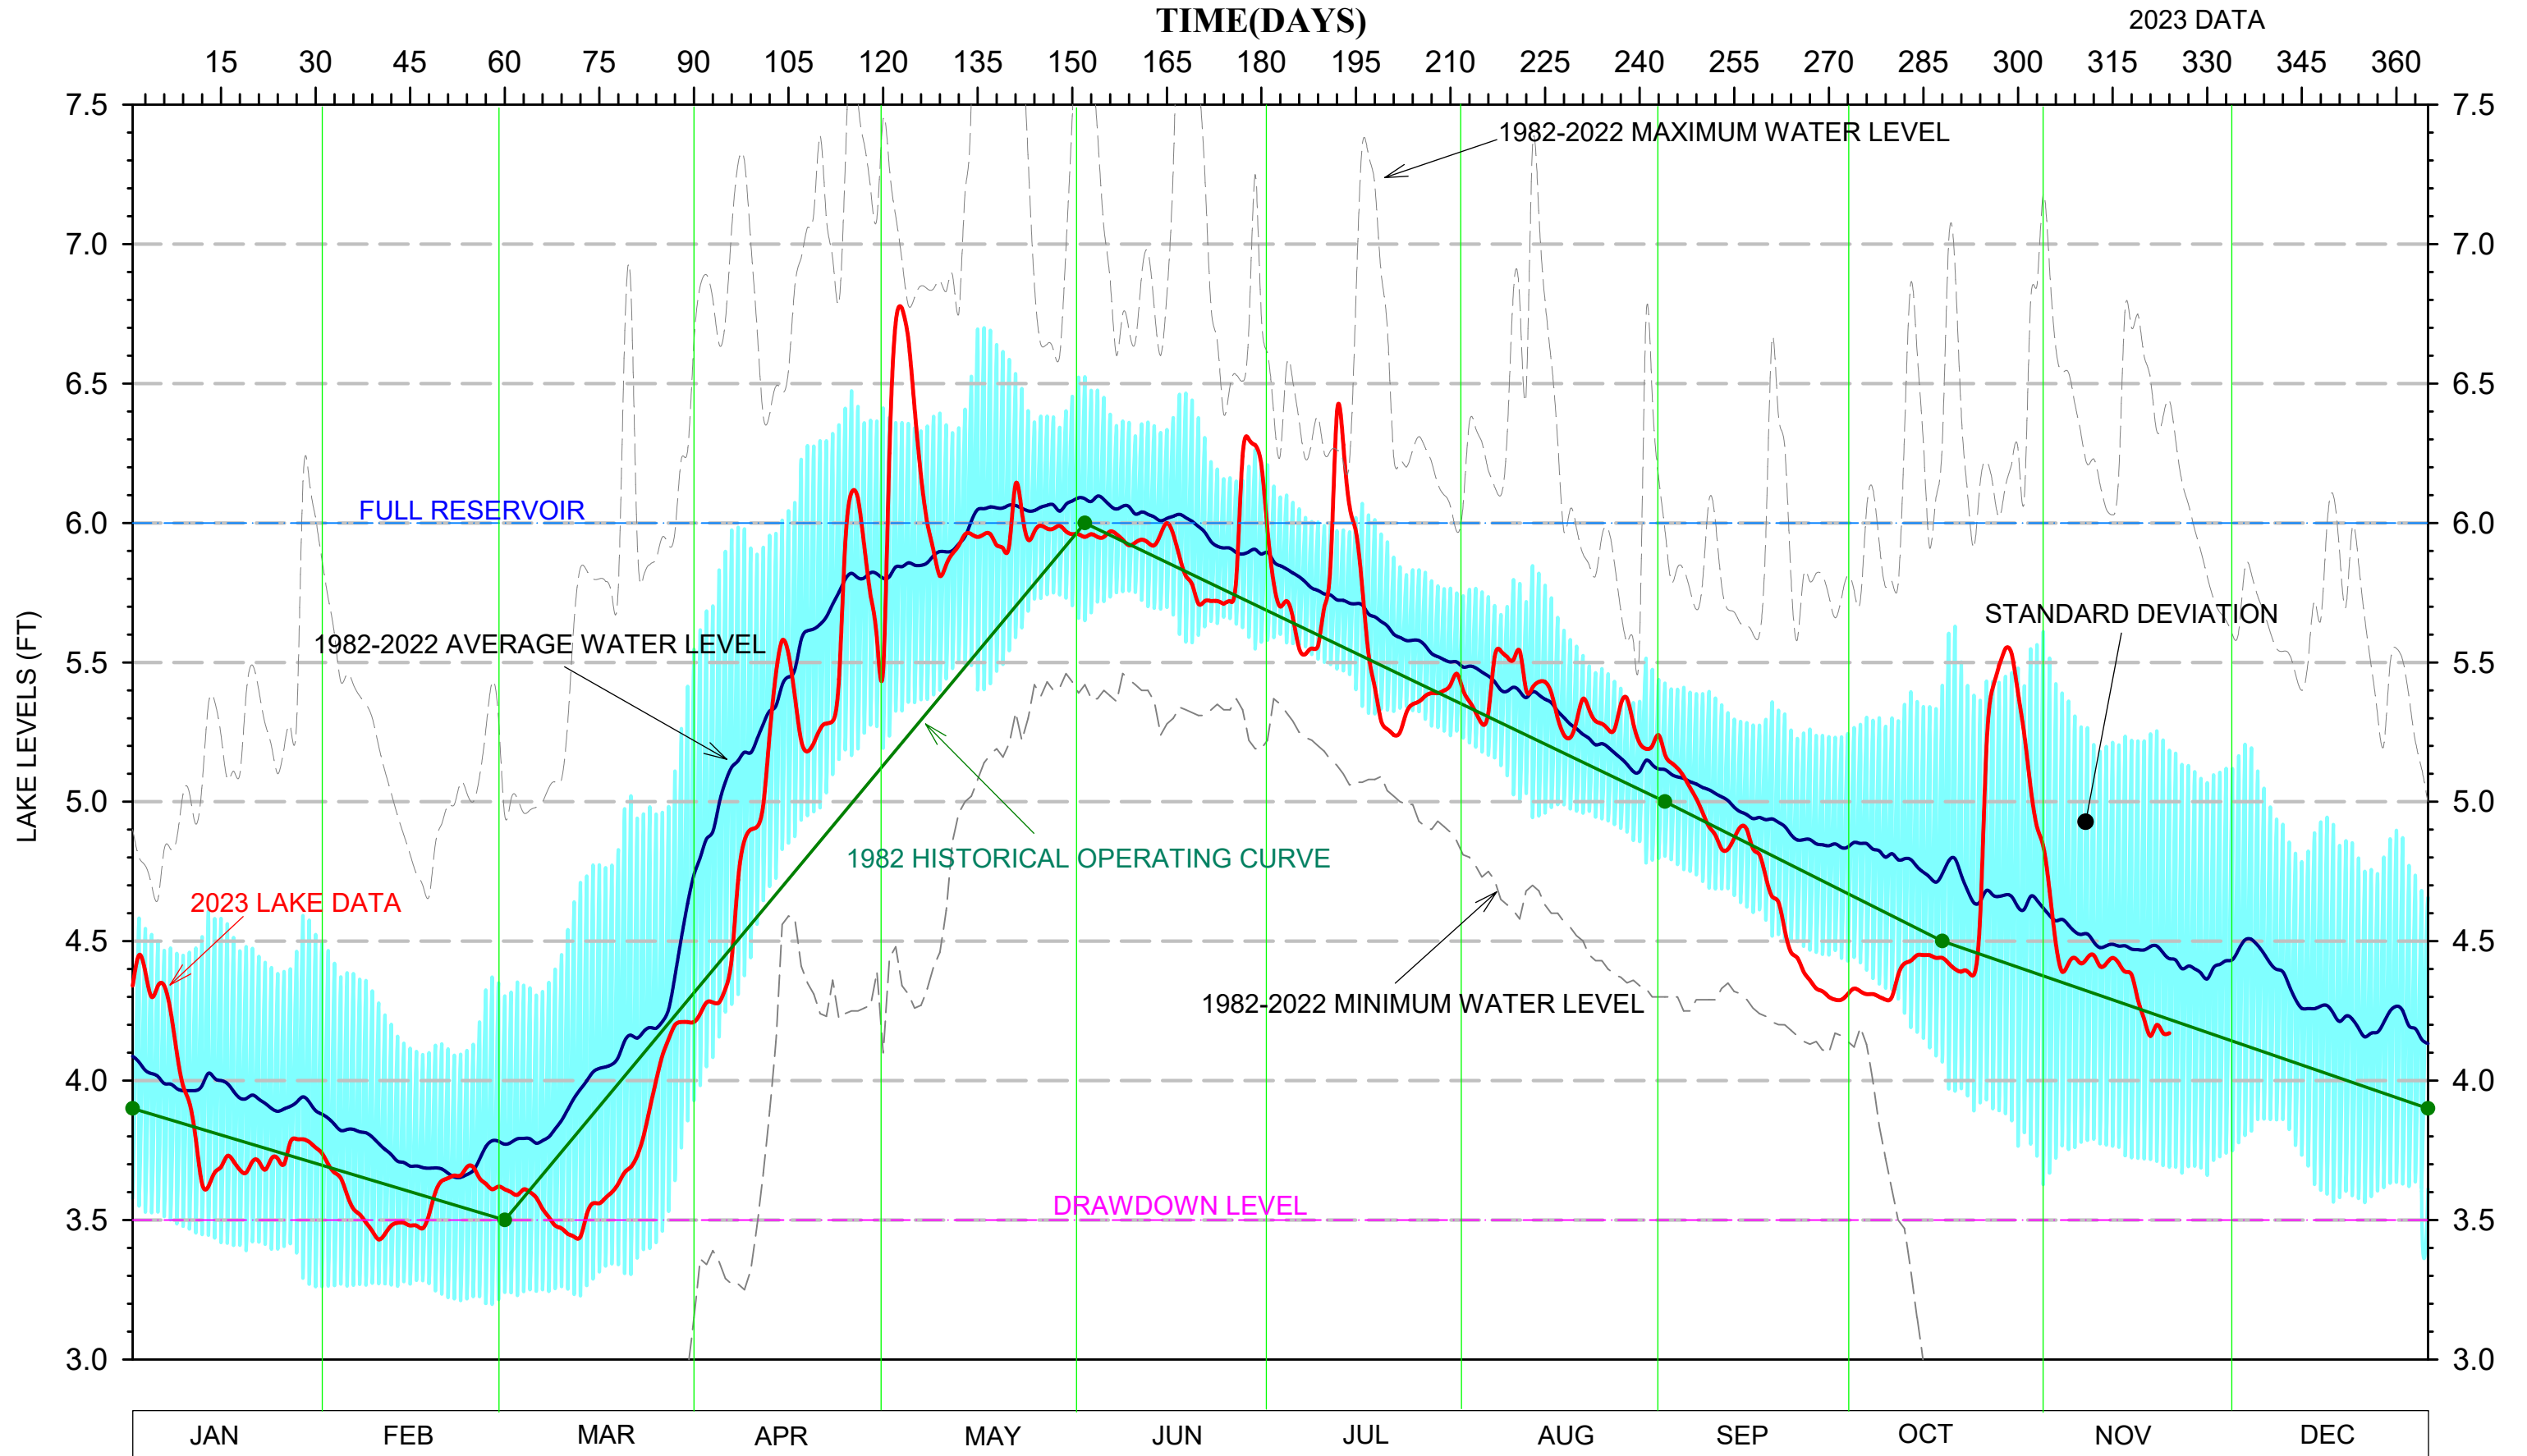

# APPENDIX J

- J-1 Newfound Lake Level Graphs

# NEWFOUND LAKE LEVEL DATA