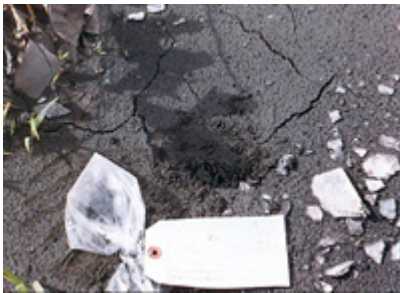

Site Identification Photos

Pellets

Spheres

Whole Sheets

Sheet Scraps / Fragments

Dewatered Sludge

Rolled Sheets

Baghouse Waste

Piles of black baghouse waste dumped in wetland

Clump of black asbestos baghouse waste retrieved from wooded dump site

Layers of buried asbestos board waste viewed through hole in the ground

Asbestos sheet scrap scattered among small rocks

A mix of red, white, and grey asbestos sheet scrap uncovered while excavating a trench

Red, white, and black baghouse waste uncovered while excavating a trench

Friable asbestos baghouse waste dumped on ground surface

Black and white friable asbestos waste dumped on ground surface

Asbestos baghouse waste hidden beneath leaf cover

Asbestos sheet scrap dumped along water's edge

Moss covered asbestos sheet scrap protruding from embankment