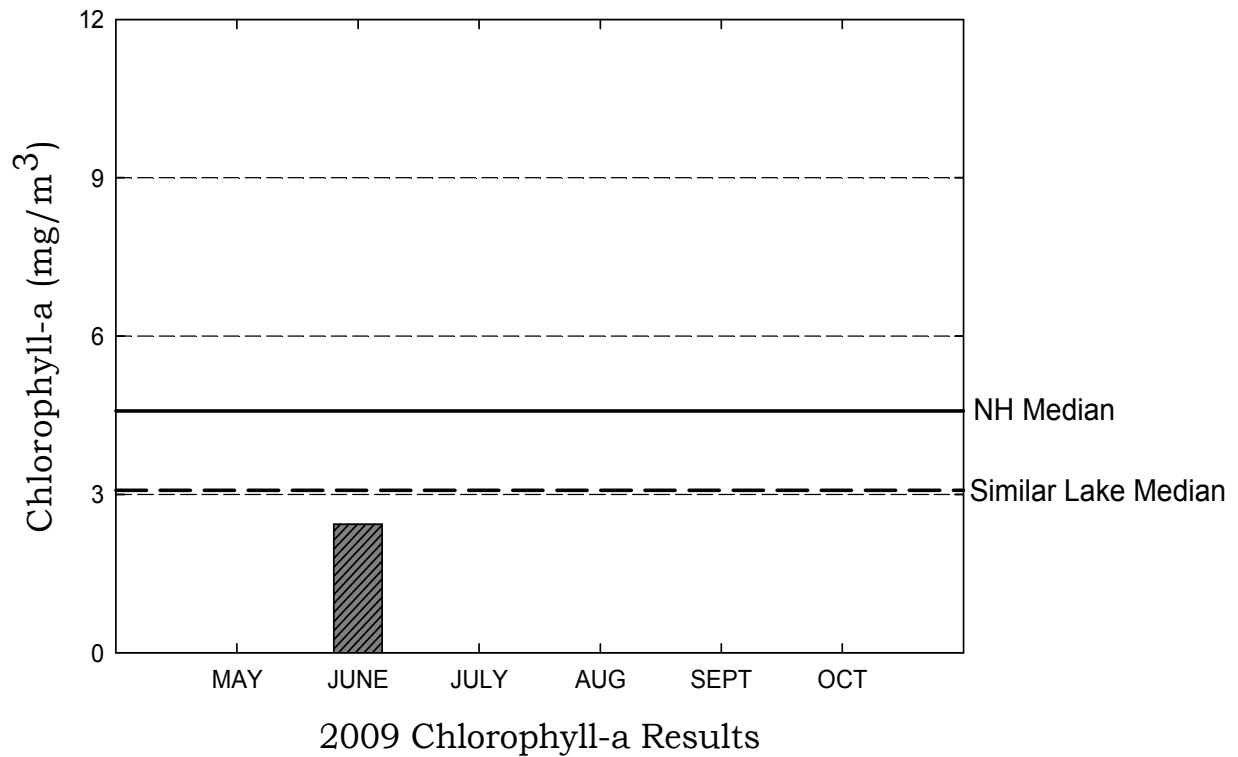

Wicwas Lake, Meredith

Figure 1. Monthly and Historical Chlorophyll-a Results

Wicwas Lake, Meredith

Figure 2. Monthly and Historical Transparency Results

2009 Transparency Viewscope and Non-Viewscope Results

Historical Transparency Non-Viewscope Results

Wicwas Lake, Meredith

Figure 3. Monthly and Historical Total Phosphorus Data