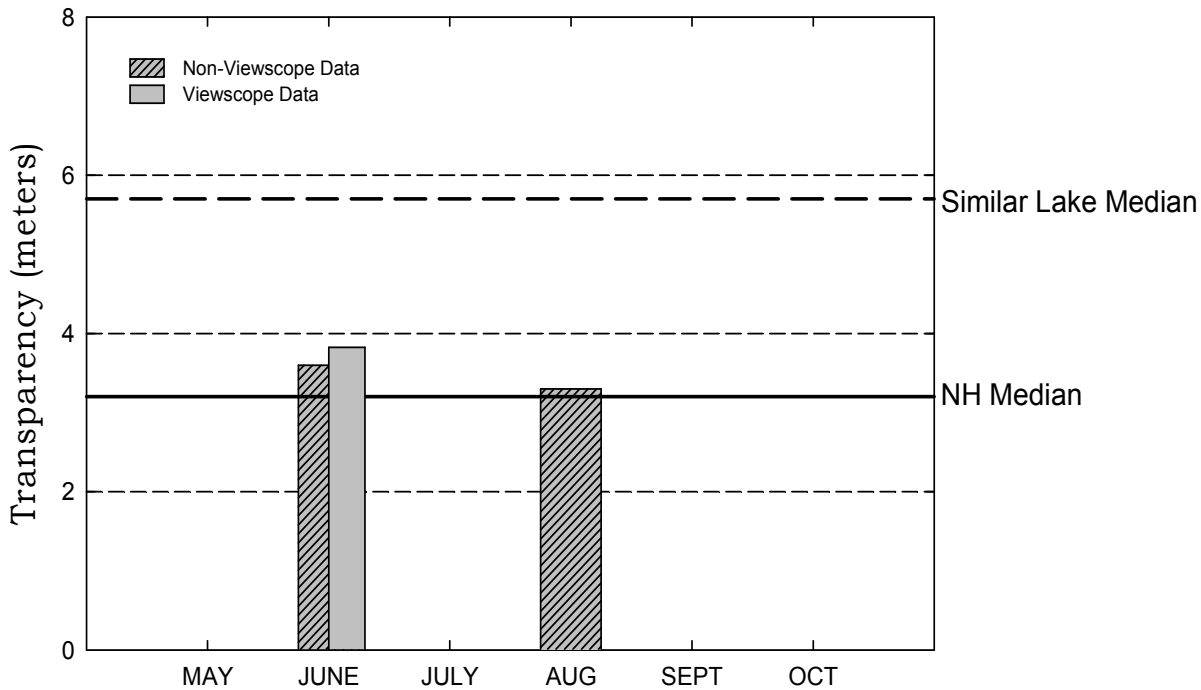

Wicwas Lake, Meredith

Figure 1. Monthly and Historical Chlorophyll-a Results

Wicwas Lake, Meredith

Figure 2. Monthly and Historical Transparency Results

2009 Transparency Viewscope and Non-Viewscope Results

Historical Transparency Non-Viewscope Results

Wicwas Lake, Meredith

Figure 3. Monthly and Historical Total Phosphorus Data