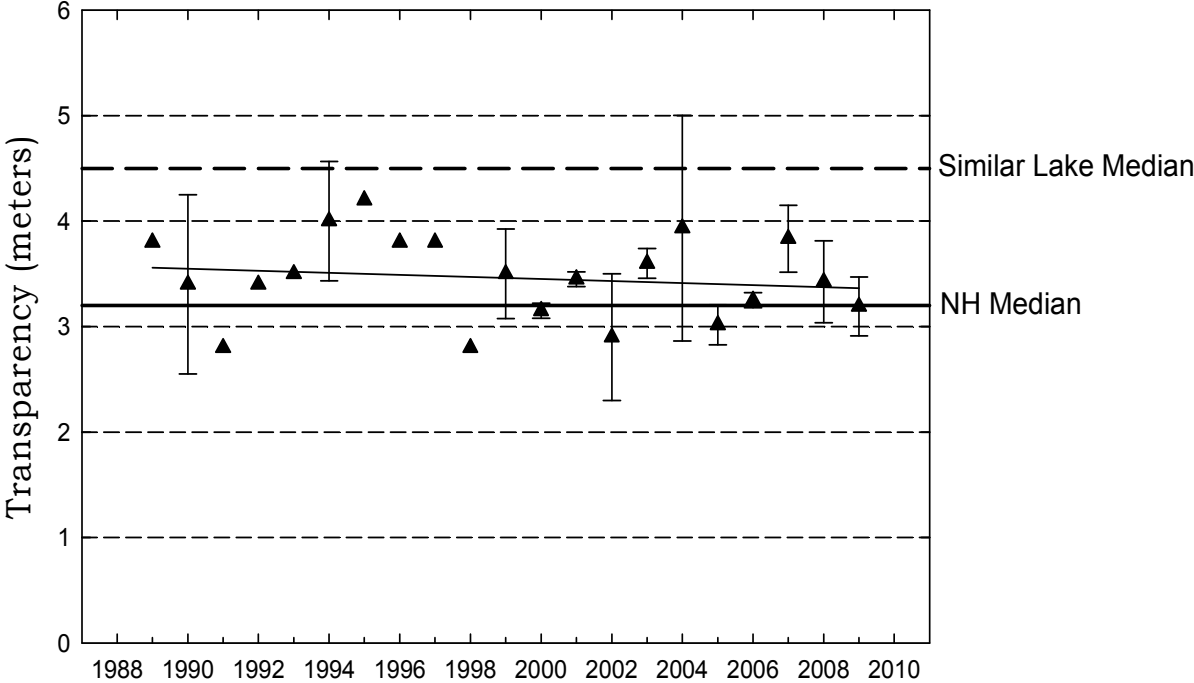

White Oak Pond, Holderness

Figure 1. Monthly and Historical Chlorophyll-a Results

White Oak Pond, Holderness

Figure 2. Monthly and Historical Transparency Results

2009 Transparency Viewscape and Non-Viewscape Results

Historical Transparency Non-Viewscape Results

White Oak Pond, Holderness

Figure 3. Monthly and Historical Total Phosphorus Data