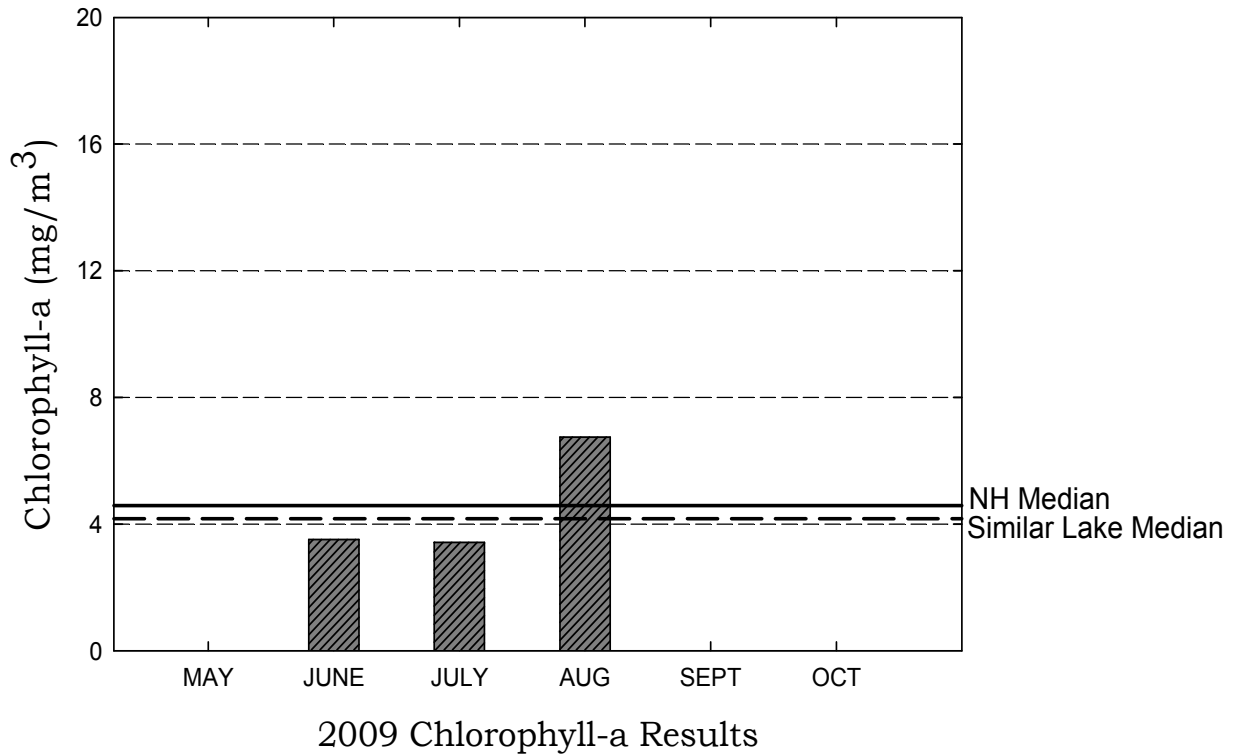

White Oak Pond, Holderness

Figure 1. Monthly and Historical Chlorophyll-a Results

White Oak Pond, Holderness

Figure 2. Monthly and Historical Transparency Results

2009 Transparency Viewscape and Non-Viewscape Results

Historical Transparency Non-Viewscape Results

White Oak Pond, Holderness

Figure 3. Monthly and Historical Total Phosphorus Data