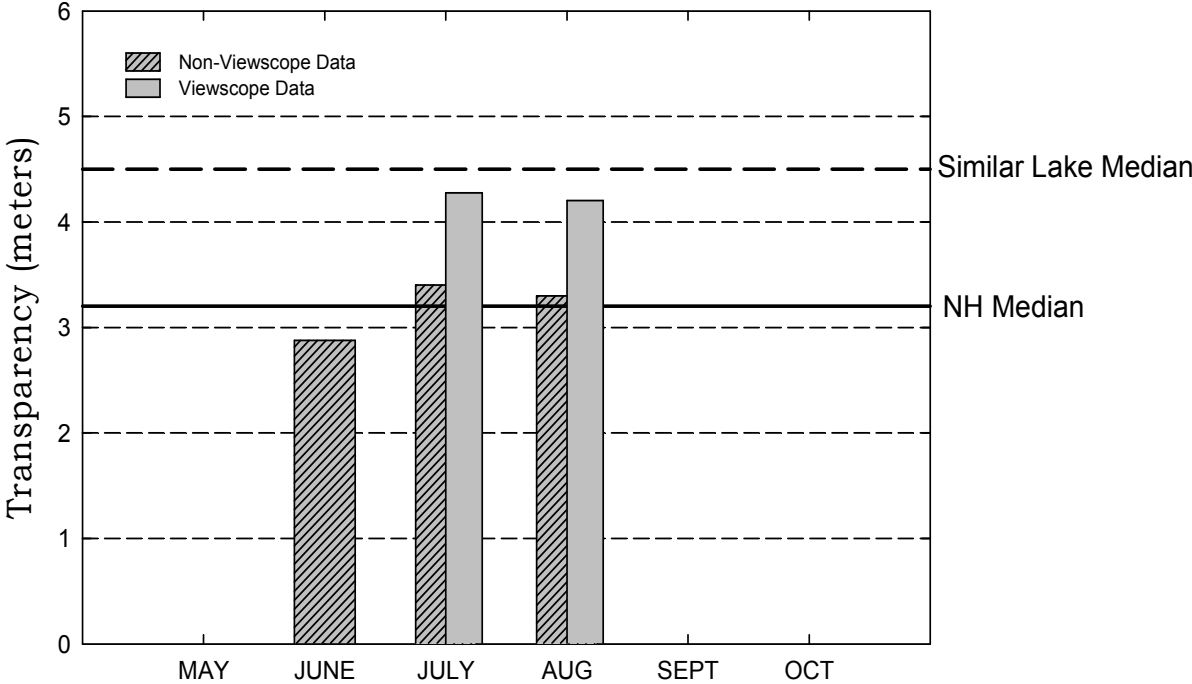

White Oak Pond, Holderness

Figure 1. Monthly and Historical Chlorophyll-a Results

White Oak Pond, Holderness

Figure 2. Monthly and Historical Transparency Results

2009 Transparency Viewscape and Non-Viewscape Results

Historical Transparency Non-Viewscape Results

White Oak Pond, Holderness

Figure 3. Monthly and Historical Total Phosphorus Data