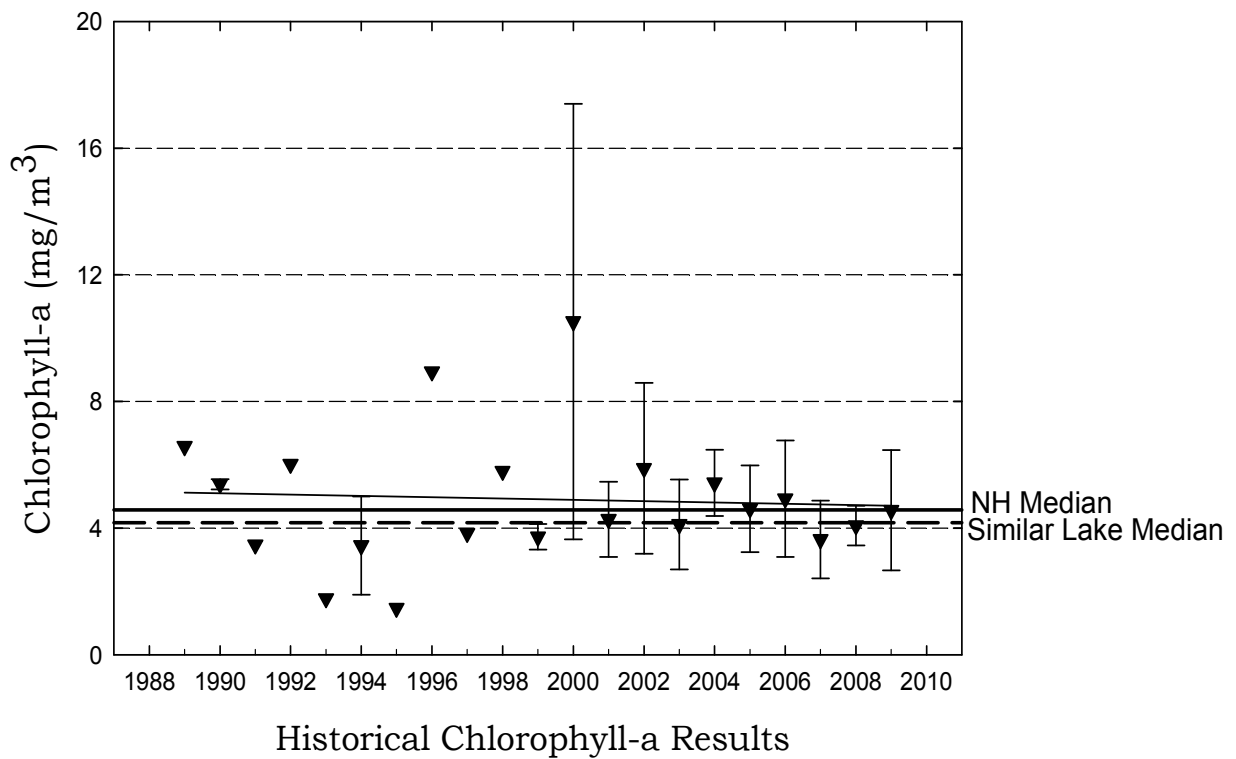

White Oak Pond, Holderness

Figure 1. Monthly and Historical Chlorophyll-a Results

White Oak Pond, Holderness

Figure 2. Monthly and Historical Transparency Results

2009 Transparency Viewscape and Non-Viewscape Results

Historical Transparency Non-Viewscape Results

White Oak Pond, Holderness

Figure 3. Monthly and Historical Total Phosphorus Data