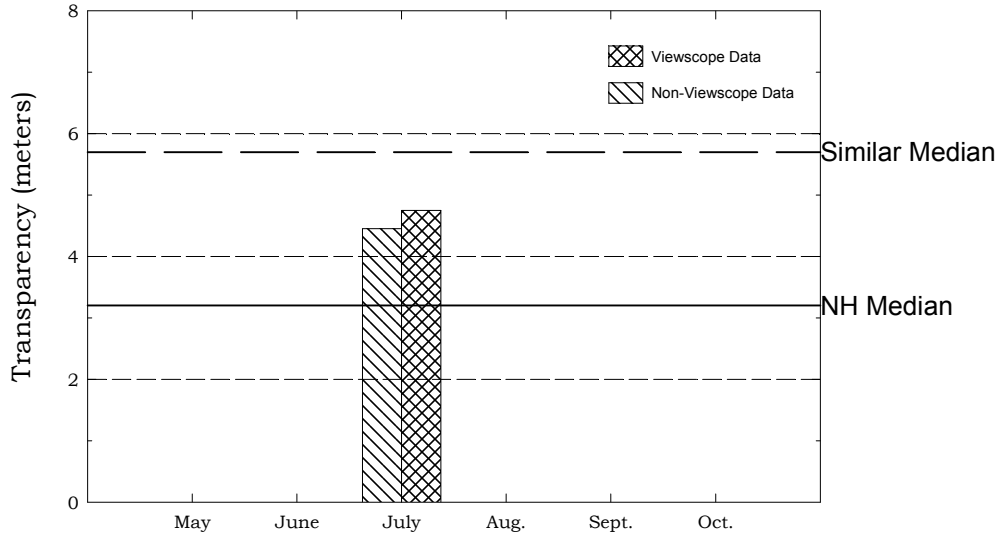

Wicwas Lake, Meredith

Figure 1. Monthly and Historical Chlorophyll-a Results

Wicwas Lake, Meredith

Figure 2. Monthly and Historical Transparency Results

2007 Transparency Viewscape and Non-Viewscape Results

Historical Transparency Non-Viewscape Results

Wicwas Lake, Meredith

Figure 3. Monthly and Historical Total Phosphorus Data.