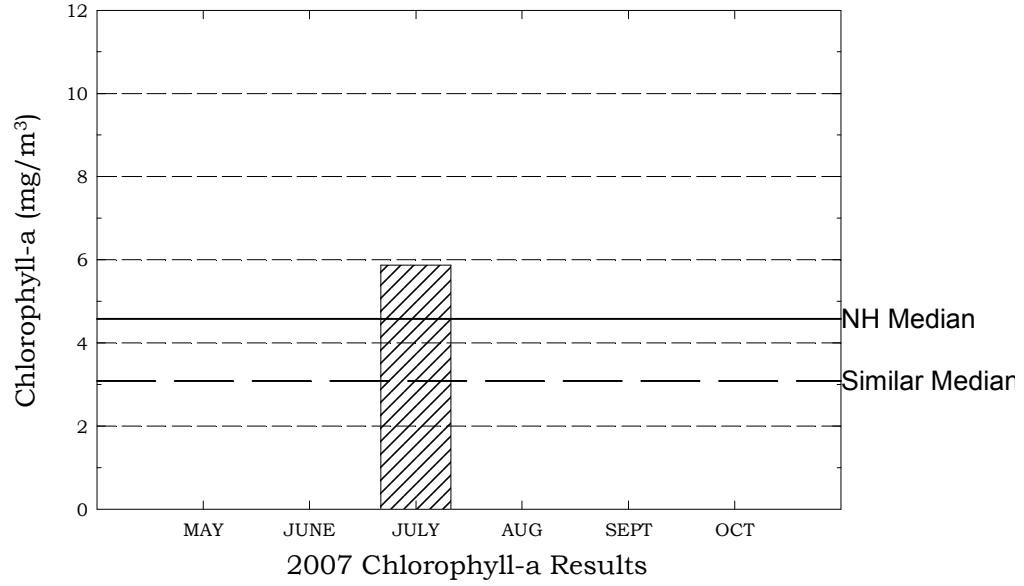

Wicwas Lake, Meredith

Figure 1. Monthly and Historical Chlorophyll-a Results

Wicwas Lake, Meredith

Figure 2. Monthly and Historical Transparency Results

2007 Transparency Viewscape and Non-Viewscape Results

Historical Transparency Non-Viewscape Results

Wicwas Lake, Meredith

Figure 3. Monthly and Historical Total Phosphorus Data.