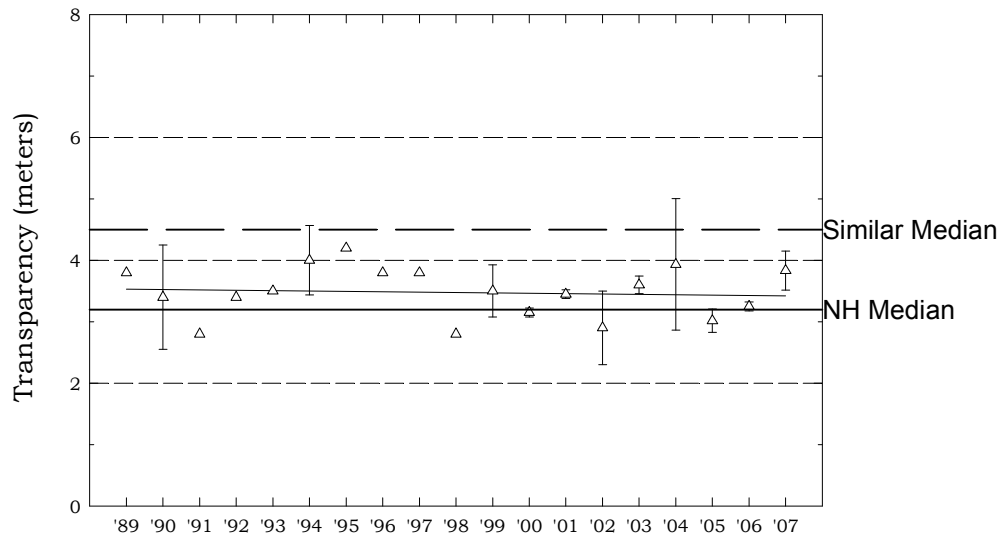

White Oak Pond, Holderness

Figure 1. Monthly and Historical Chlorophyll-a Results

White Oak Pond, Holderness

Figure 2. Monthly and Historical Transparency Results

2007 Transparency Viewscape and Non-Viewscape Results

Historical Transparency Non-Viewscape Results

White Oak Pond, Holderness

Figure 3. Monthly and Historical Total Phosphorus Data.