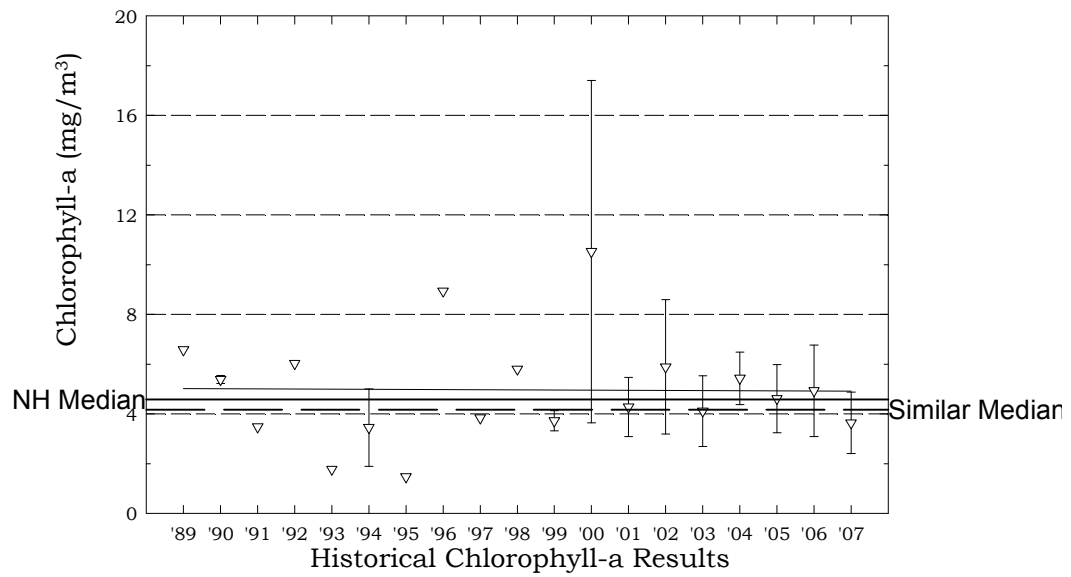

White Oak Pond, Holderness

Figure 1. Monthly and Historical Chlorophyll-a Results

White Oak Pond, Holderness

Figure 2. Monthly and Historical Transparency Results

2007 Transparency Viewscape and Non-Viewscape Results

Historical Transparency Non-Viewscape Results

White Oak Pond, Holderness

Figure 3. Monthly and Historical Total Phosphorus Data.