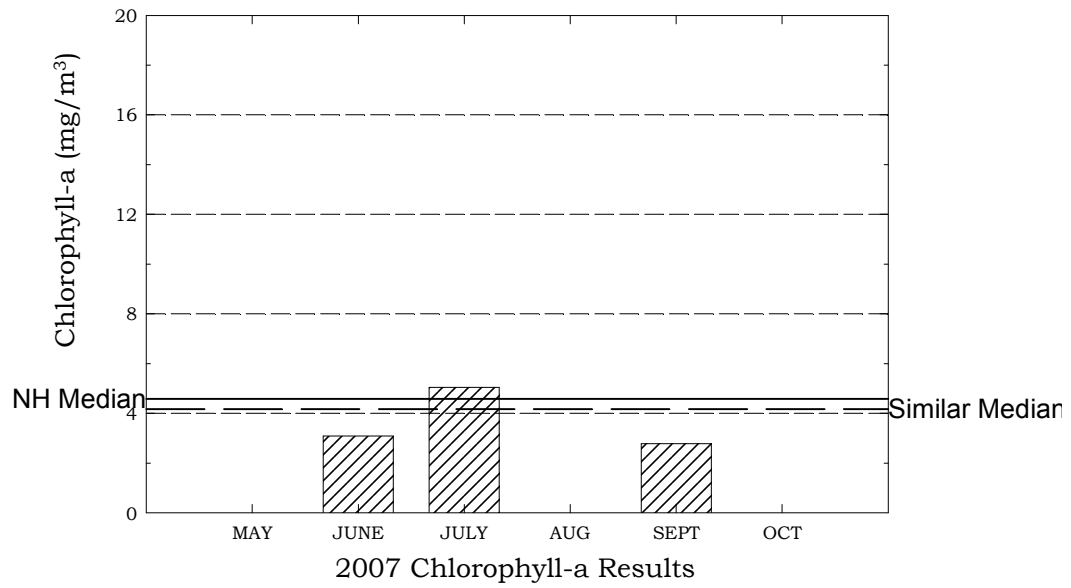

White Oak Pond, Holderness

Figure 1. Monthly and Historical Chlorophyll-a Results

White Oak Pond, Holderness

Figure 2. Monthly and Historical Transparency Results

2007 Transparency Viewscape and Non-Viewscape Results

Historical Transparency Non-Viewscape Results

White Oak Pond, Holderness

Figure 3. Monthly and Historical Total Phosphorus Data.