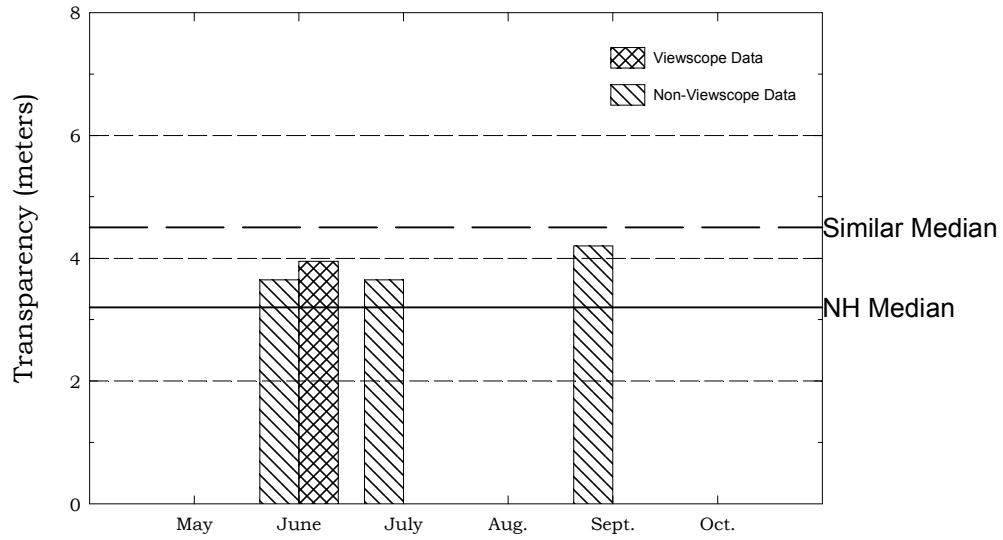

White Oak Pond, Holderness

Figure 1. Monthly and Historical Chlorophyll-a Results

White Oak Pond, Holderness

Figure 2. Monthly and Historical Transparency Results

2007 Transparency Viewscape and Non-Viewscape Results

Historical Transparency Non-Viewscape Results

White Oak Pond, Holderness

Figure 3. Monthly and Historical Total Phosphorus Data.