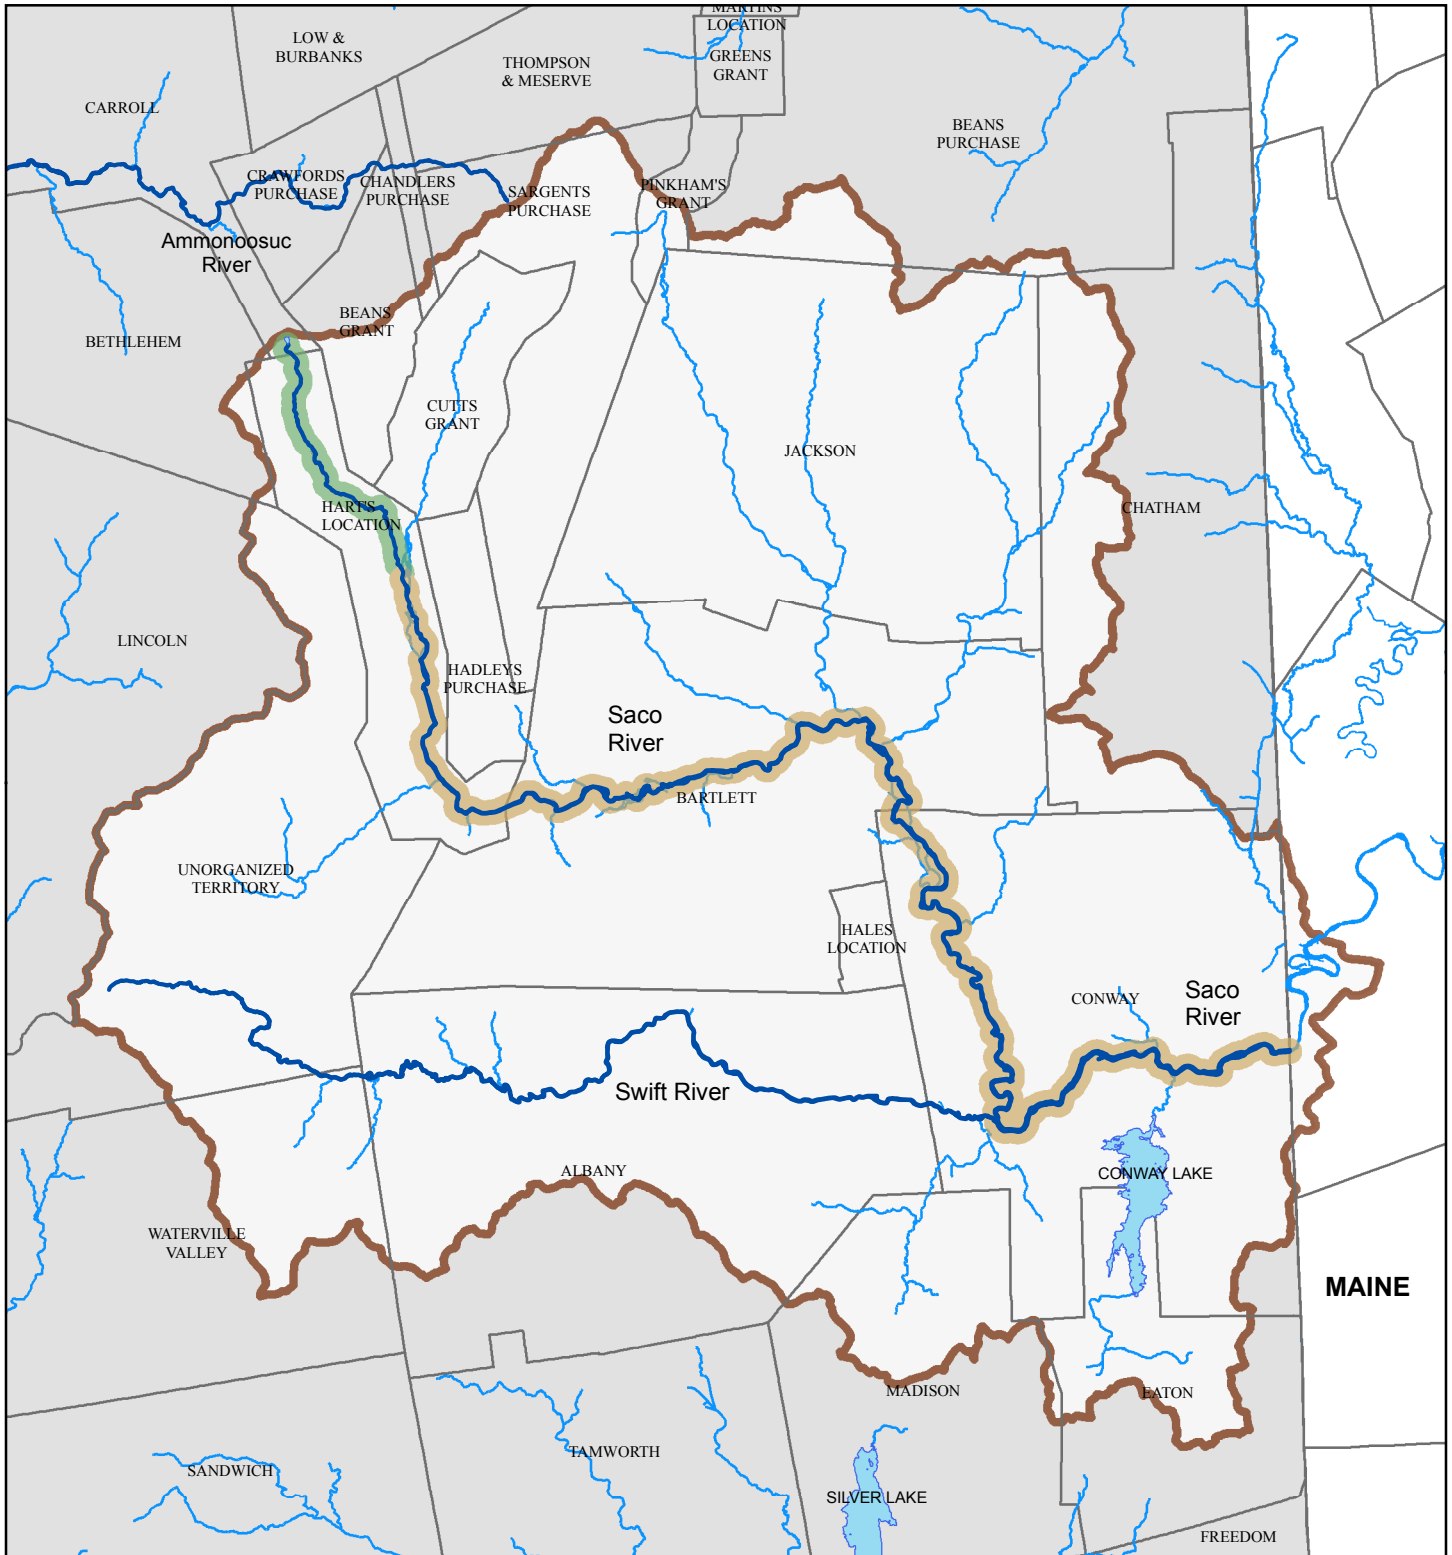

Saco River Base Map

LEGEND

Designated River Classification

Quarter Mile Buffer

- Natural
- Rural
- Rural-Community
- Community

- Watershed Boundary
- Major Lakes and Ponds
- Rivers
- Designated Reach
- New Hampshire Towns
- Town Boundaries