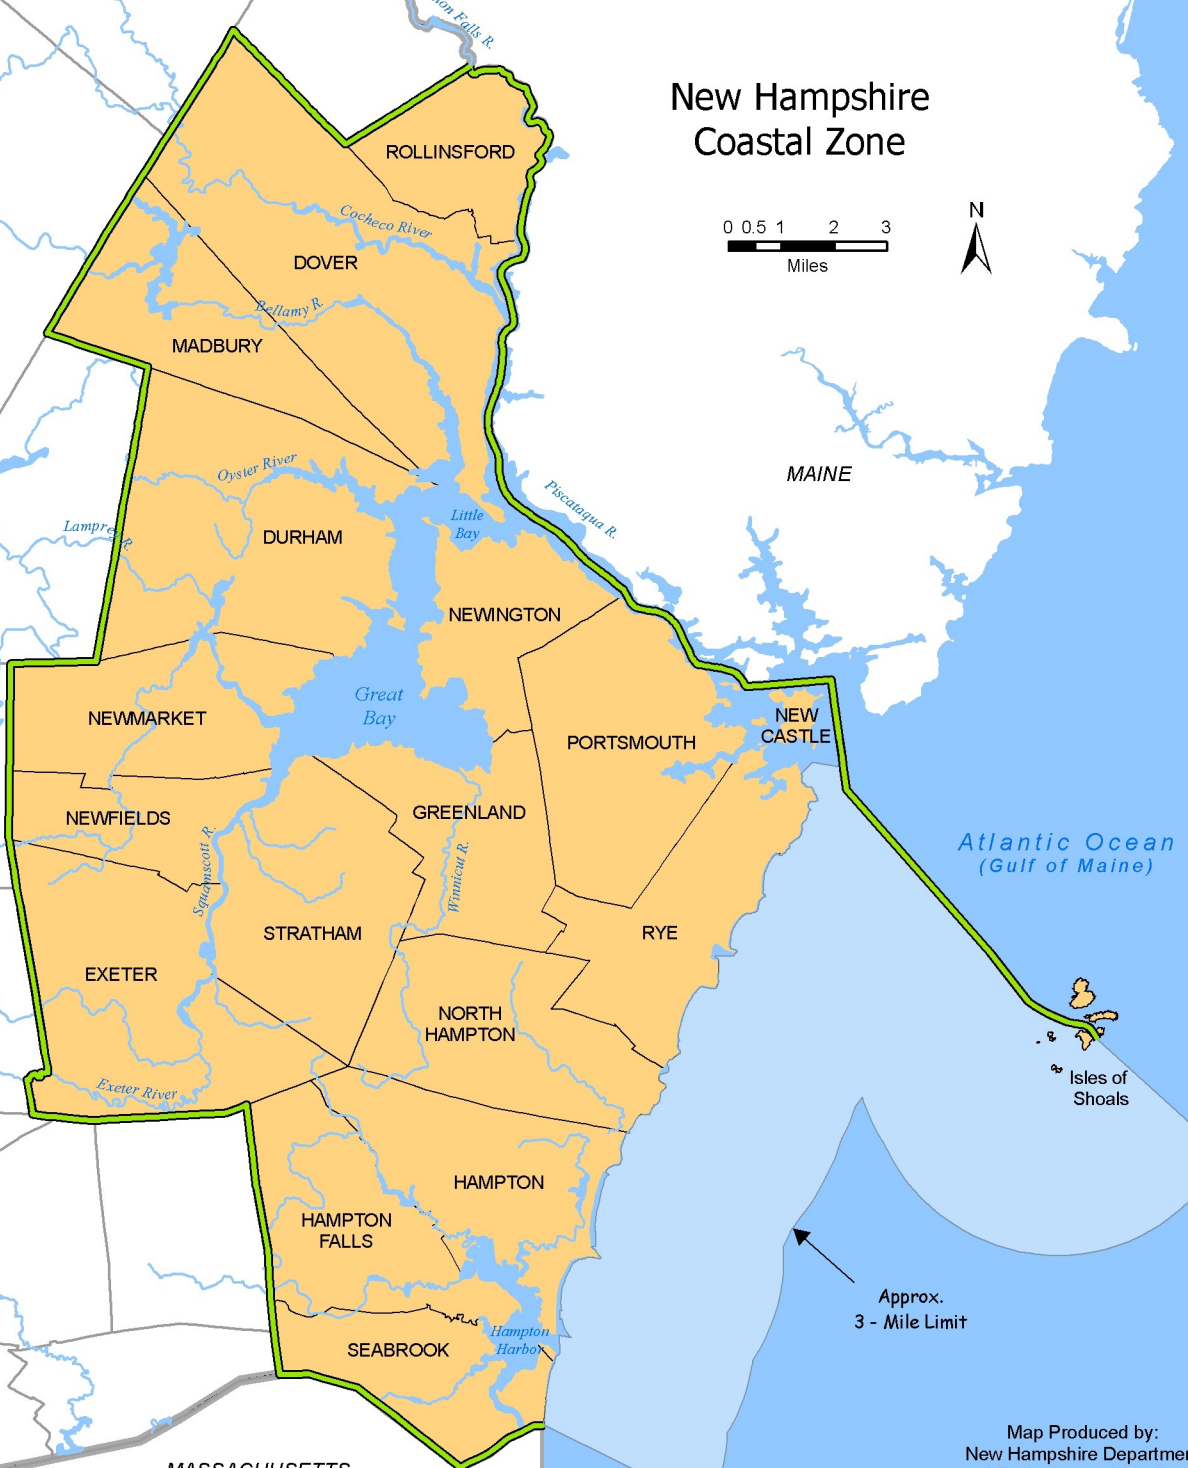

# New Hampshire Coastal Zone

Atlantic Ocean  
(Gulf of Maine)

Isles of Shoals

Approx.  
3 - Mile Limit

MASSACHUSETTS

MAINE