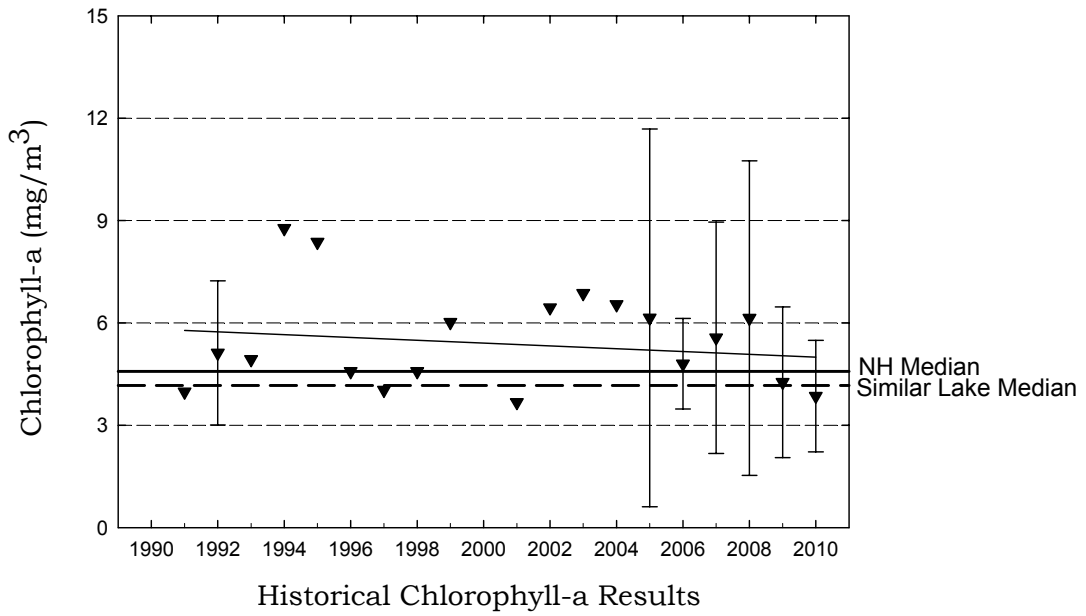

Lees Pond, Moultonborough

Figure 1. Monthly and Historical Chlorophyll-a Results

Lees Pond, Moultonborough

Figure 2. Monthly and Historical Transparency Results

2010 Transparency Viewscope and Non-Viewscape Results

Historical Transparency Non-Viewscape Results

Lees Pond, Moultonborough

Figure 3. Monthly and Historical Total Phosphorus Data