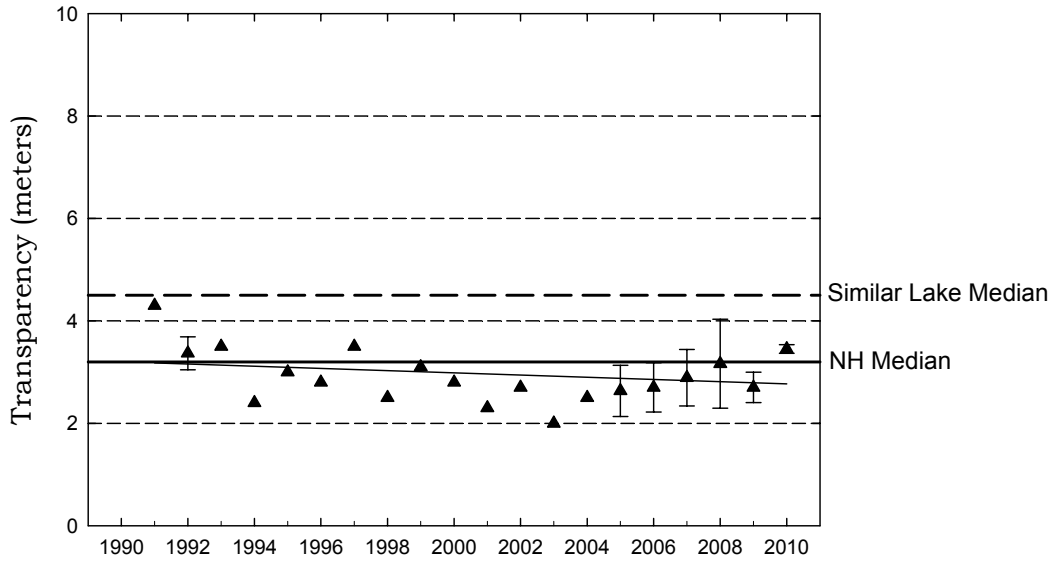

Lees Pond, Moultonborough

Figure 1. Monthly and Historical Chlorophyll-a Results

Lees Pond, Moultonborough

Figure 2. Monthly and Historical Transparency Results

2010 Transparency Viewscope and Non-Viewscape Results

Historical Transparency Non-Viewscape Results

Lees Pond, Moultonborough

Figure 3. Monthly and Historical Total Phosphorus Data