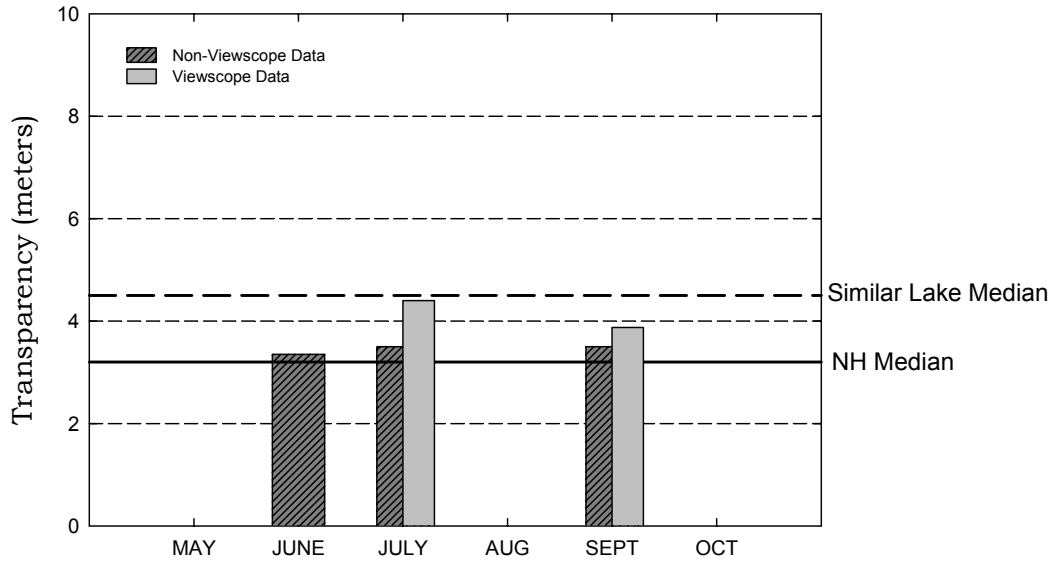

Lees Pond, Moultonborough

Figure 1. Monthly and Historical Chlorophyll-a Results

Lees Pond, Moultonborough

Figure 2. Monthly and Historical Transparency Results

2010 Transparency Viewscope and Non-Viewscape Results

Historical Transparency Non-Viewscape Results

Lees Pond, Moultonborough

Figure 3. Monthly and Historical Total Phosphorus Data