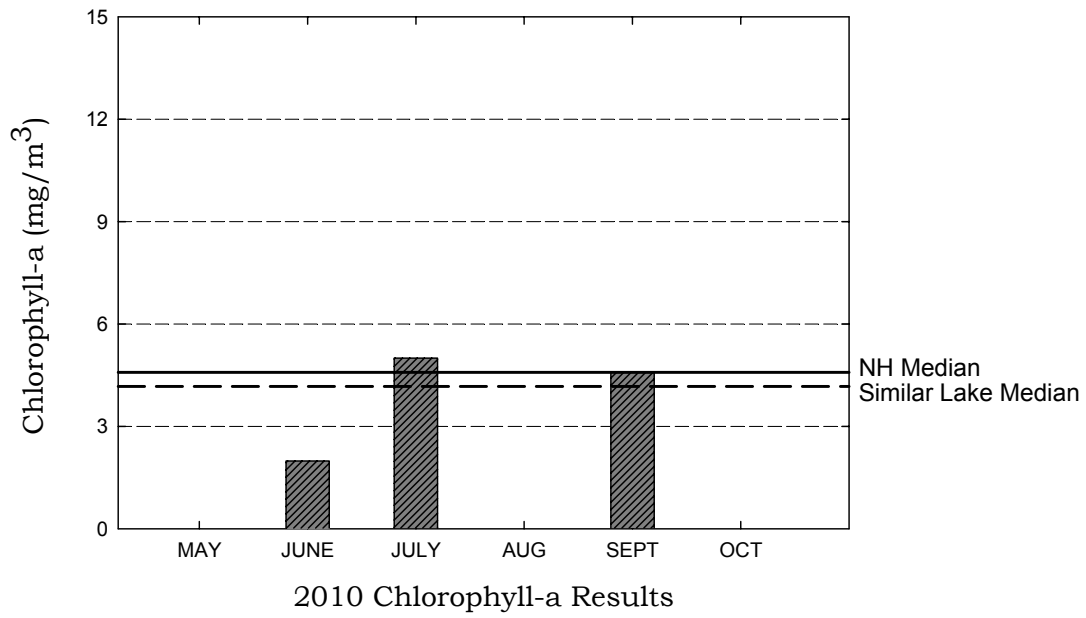

Lees Pond, Moultonborough

Figure 1. Monthly and Historical Chlorophyll-a Results

Lees Pond, Moultonborough

Figure 2. Monthly and Historical Transparency Results

2010 Transparency Viewscope and Non-Viewscape Results

Historical Transparency Non-Viewscape Results

Lees Pond, Moultonborough

Figure 3. Monthly and Historical Total Phosphorus Data